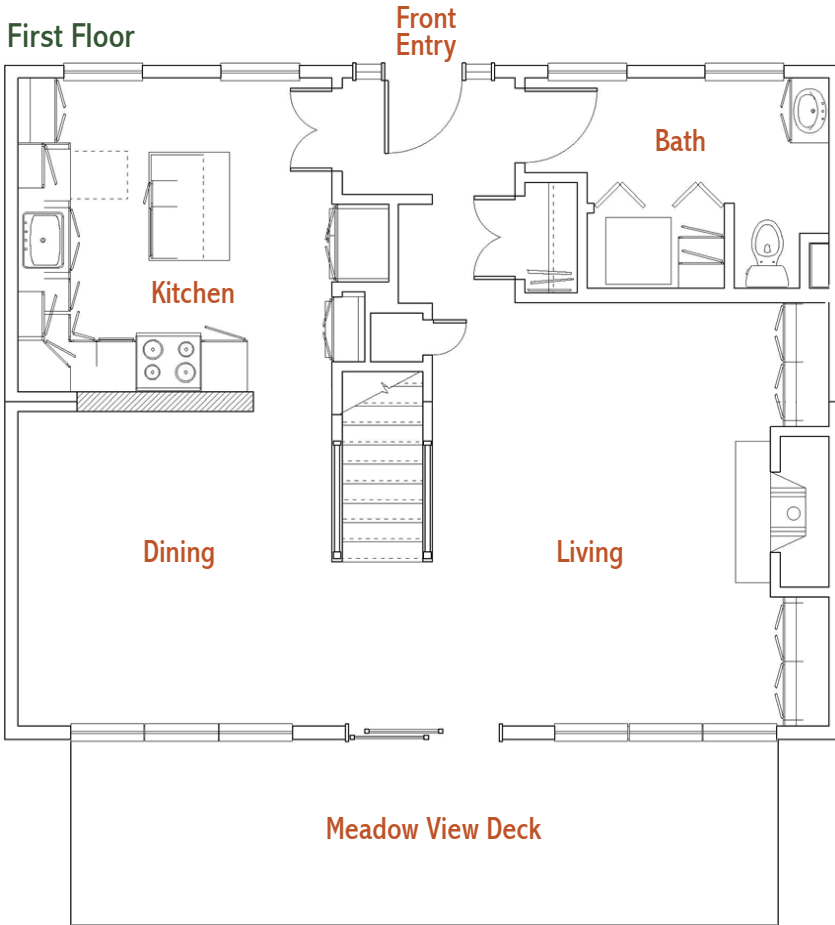

Floor Plan of Basic Townhouse

Eleven of the townhouses offer three bedrooms and two and a half baths. The meadow views, and in some cases mountain views, are all seen from the living room, dining room and two of the bedrooms for maximum enjoyment. The back deck unites the interior with the meadow without losing privacy.

Meadow View

STOWE, VERMONT