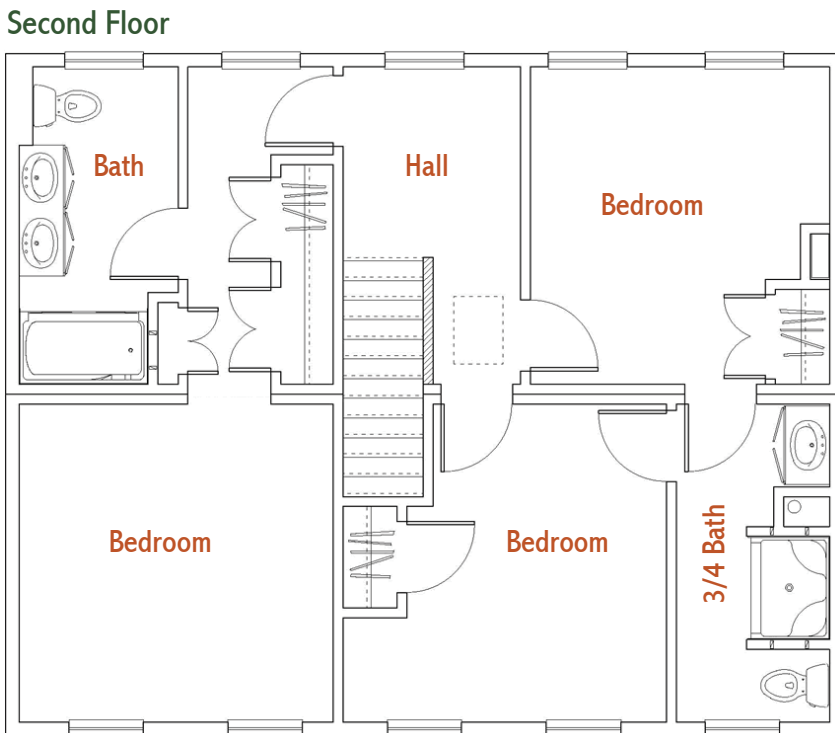

Floor Plan of Basic Townhouse

Eleven of the townhouses offer three bedrooms and two and a half baths. The meadow views, and in some cases mountain views, are all seen from the living room, dining room and two of the bedrooms for maximum enjoyment. The back deck unites the interior with the meadow without losing privacy.

Meadow View

STOWE, VERMONT