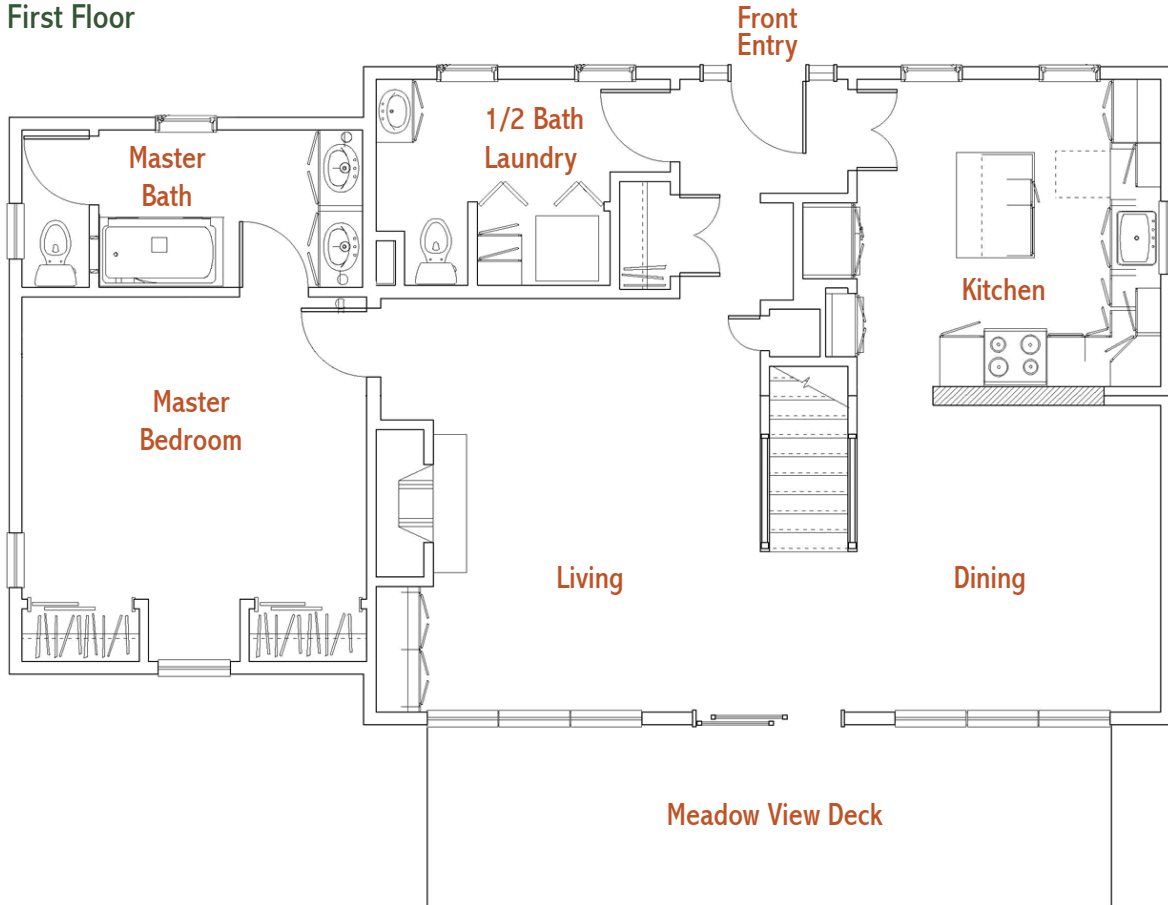

First Floor

Second Floor

*Six of the townhouses include a spacious first floor master bedroom suite. The suite includes a full bath, bringing the total number of bathrooms in these units to three and a half, and the total number of bedrooms to four.*

*The first floor back deck unites the interior with the meadow without losing privacy.*

Meadow View

STOWE, VERMONT