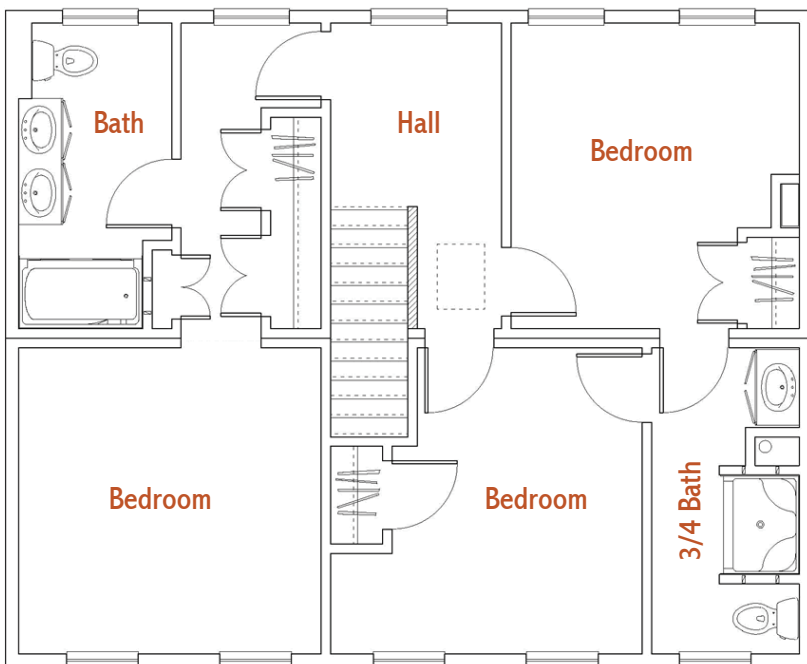

First Floor

Second Floor

*Six of the townhouses include a spacious first floor master bedroom suite. The suite includes a full bath, bringing the total number of bathrooms in these units to three and a half, and the total number of bedrooms to four.*

*The first floor back deck unites the interior with the meadow without losing privacy.*

Meadow View

STOWE, VERMONT